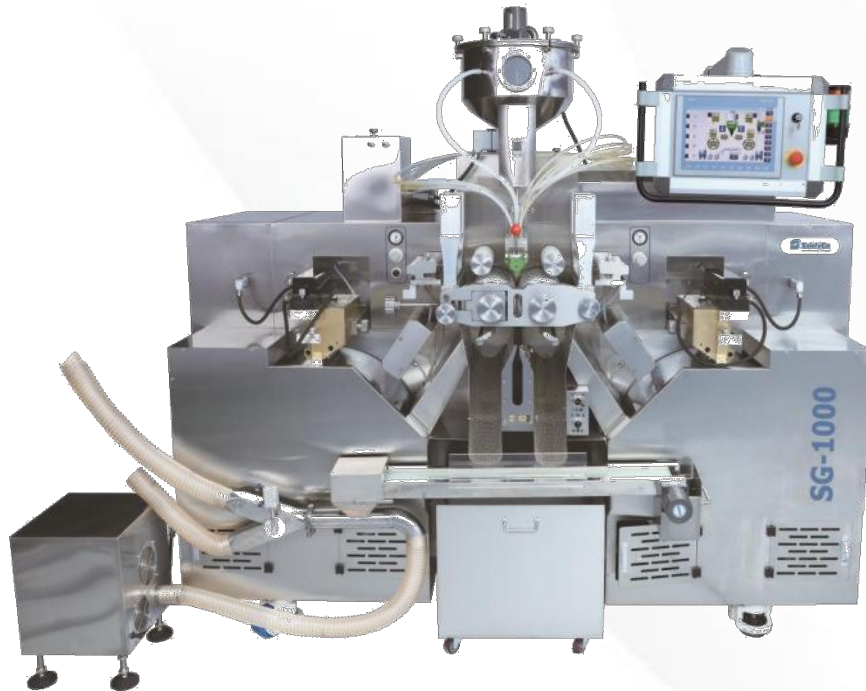

Technical Data		SG-1000
	RPM	6 RPM
Shape	Die roll size	150mm(dia) x 250mm(L) 6(inch) X 10(inch)
	Oblong 5	147,600
	Oblong 9.5	129,600
	Oblong 11	123,120
	Oblong 14	103,680
	Oblong 16	100,800
	Oblong 18	85,680
	Oblong 20	83,160
	Oblong 22	80,640
	Oblong 24	75,600
	Oval 3	236,160
	Oval 5	205,200
	Oval 7.5	163,800
	Oval 10	142,560
	Oval 12	133,920
	Round 1	295,200
	Round 2	288,000
	Round 5	213,840