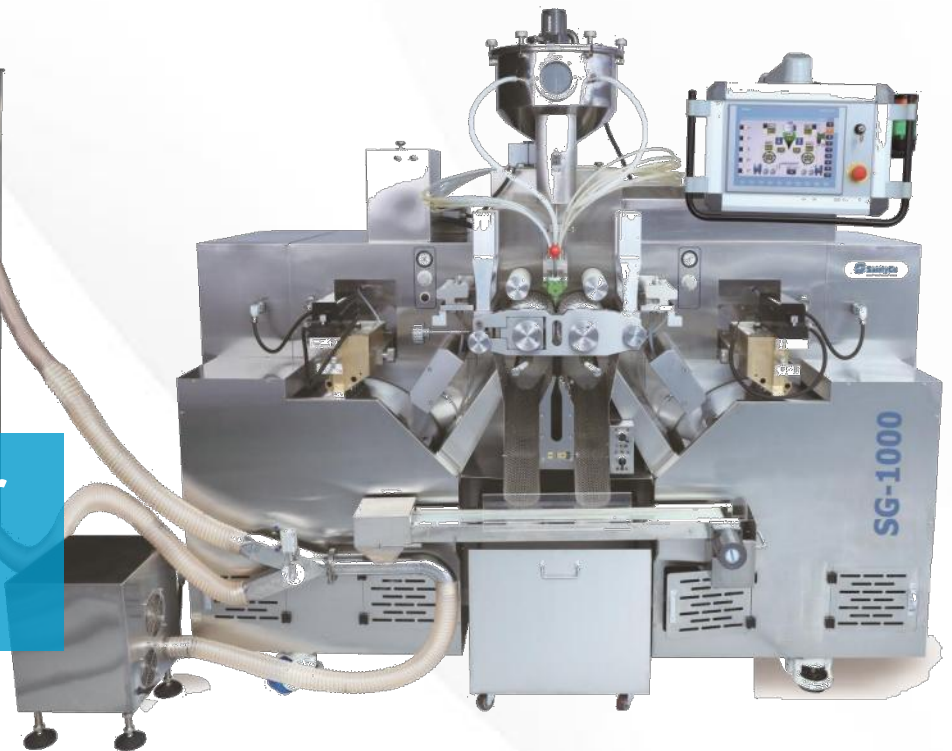

**Intelligent Tumble Dryer
With Dehumidifier**

SG-1000

Auto Servo Softgel Machine

Auto Servo Softgel Machine

Auto Die roll zero point control: No need operator set manually, push the touch screen then machine set zero point automatically by Servo motor!

Auto fill weight adjustment control: No need to control using manual jog, Just put the value on touch screen then machine adjust filing weight automatically by Servo motor!

Auto injection timing adjustment control: Each left and right die roll is controlled by individual Servo motor that is why no need timing gear and automatic injection timing adjustment is available!

Auto recipe memory system: Very advanced HMI is applied so almost unlimited recipe memory is available!

Auto production parameter memory system: all parameter including die roll zero point setting can be set automatically by just calling saved recipe!