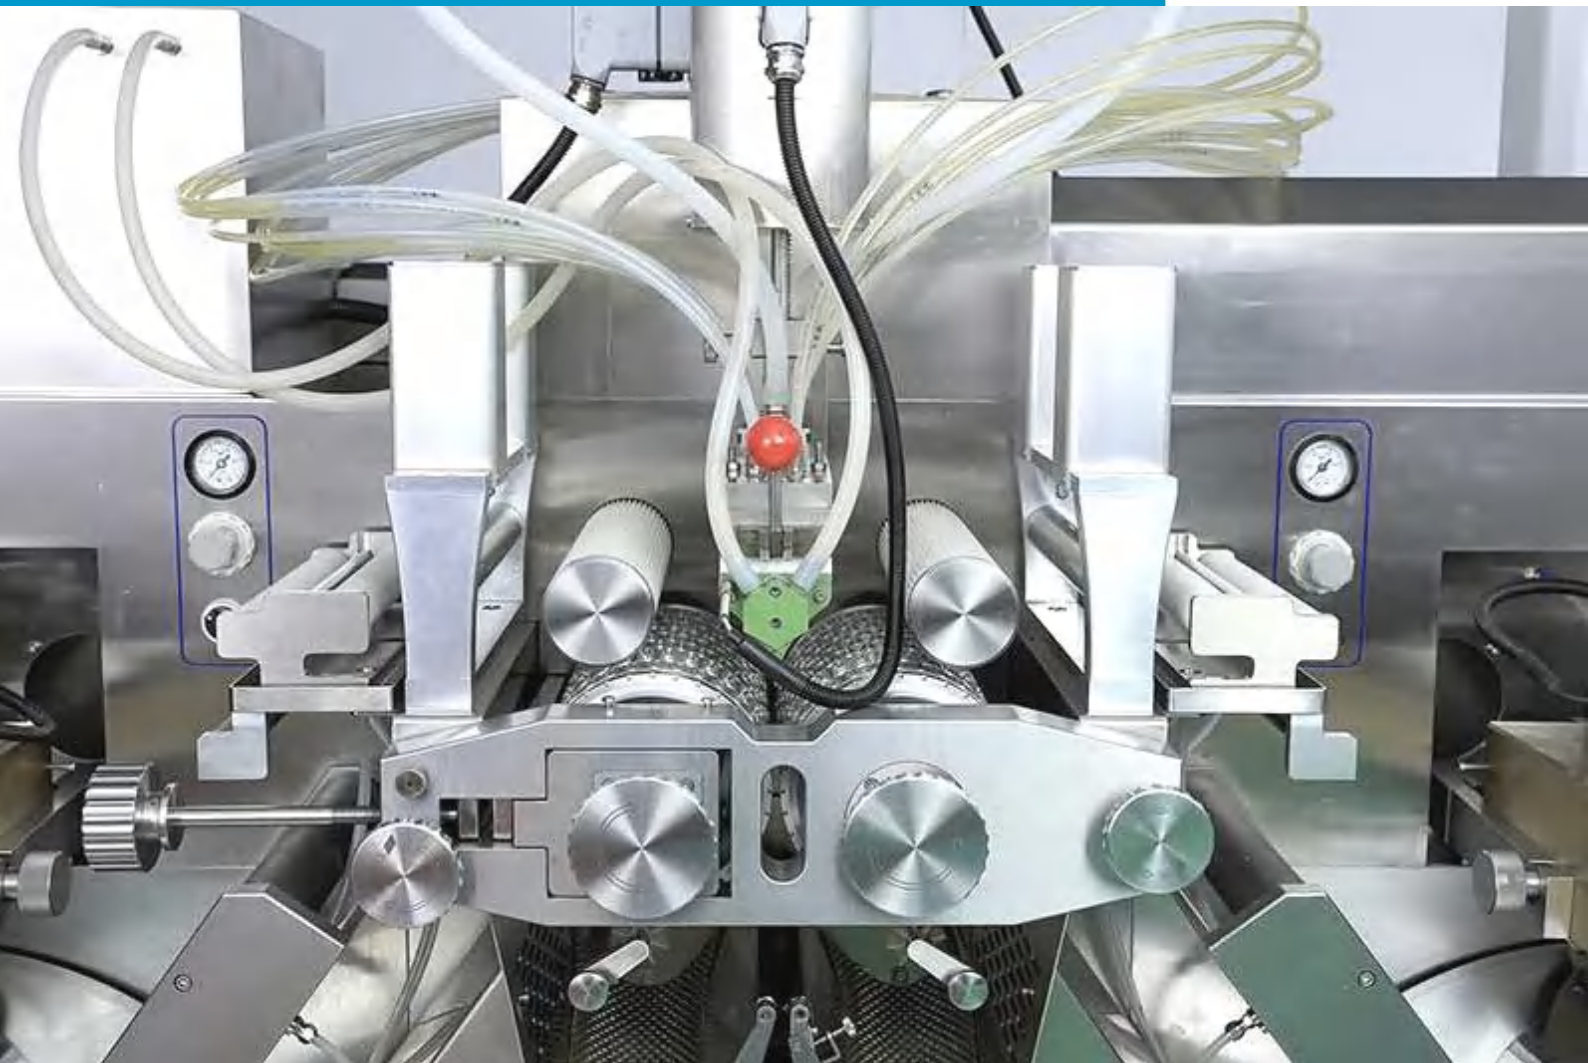

## Auto Servo Softgel Machine

SG-1000

# Auto Servo Softgel Machine

Auto Servo Softgel Machine

Auto Die roll zero point control: No need operator set manually, push the touch screen then machine set zero point automatically by Servo motor!

Auto fill weight adjustment control: No need to control using manual jog, Just put the value on touch screen then machine adjust filing weight automatically by Servo motor!

Auto injection timing adjustment control: Each left and right die roll is controlled by individual Servo motor that is why no need timing gear and automatic injection timing adjustment is available!

Auto recipe memory system: Very advanced HMI is applied so almost unlimited recipe memory is available!

Auto production parameter memory system: all parameter including die roll zero point setting can be set automatically by just calling saved recipe!

“Vgel & Standard Gelatin  
Large Scale Production  
Touch Screen Operated”