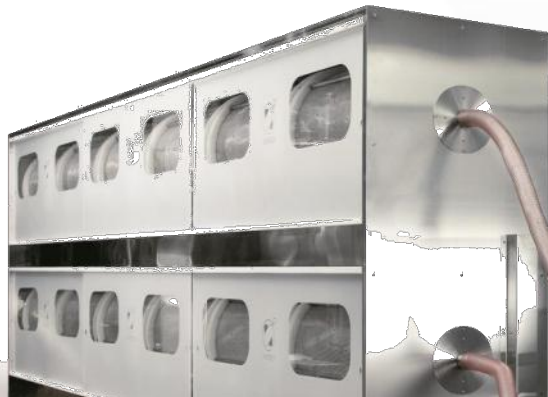

# SG-1000

## Auto Servo Softgel Machine

SG-1000

# Auto Servo Softgel Machine

Pharma Process & Packaging

**Intelligent Tumble Dryer  
With Dehumidifier**

# Auto Servo Softgel Machine

Auto Servo Softgel Machine

Auto Die roll zero point control: No need operator set manually, push the touch screen then machine set zero point automatically by Servo motor!

Auto fill weight adjustment control: No need to control using manual jog, Just put the value on touch screen then machine adjust filing weight automatically by Servo motor!